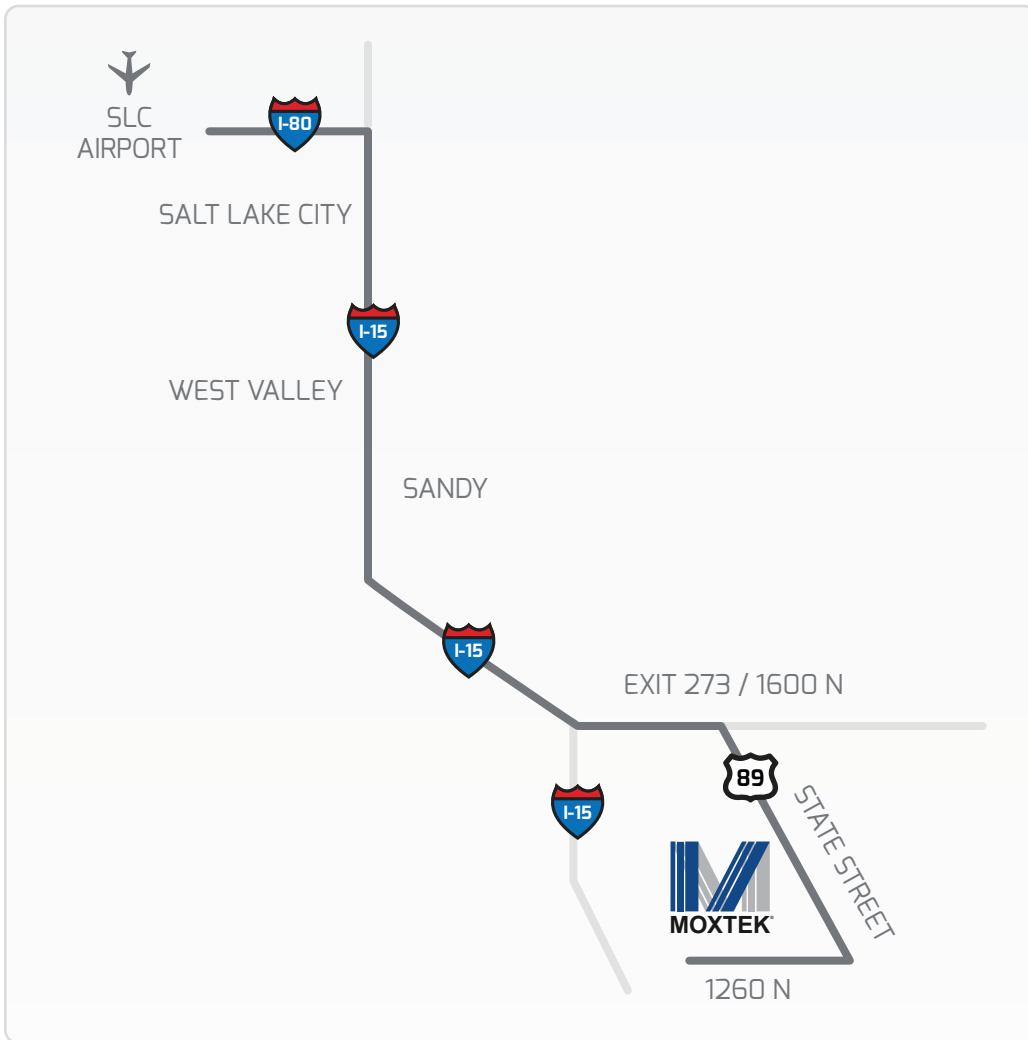

Directions to Moxtek From Salt Lake City Airport

1. From **Crossbar Road** head toward **Terminal Drive**
2. Turn right onto **Terminal Drive** and continue straight for .2 miles
3. Take the **I-80 ramp** on the left to **City Center/Ogden/Provo**
4. Keep left to continue onto **I-15 South**
5. Continue on **I-15 South** for 32.2 miles
6. Take **exit 273** for **1600 N** toward **Lindon/UT-241**
7. Turn left onto **W 1600 N/W 600 S** (1.4 miles)
8. Turn right onto **N State Street** (0.5 miles)
9. Turn right onto **1260 N** (144 feet)
10. Destination will be on the right